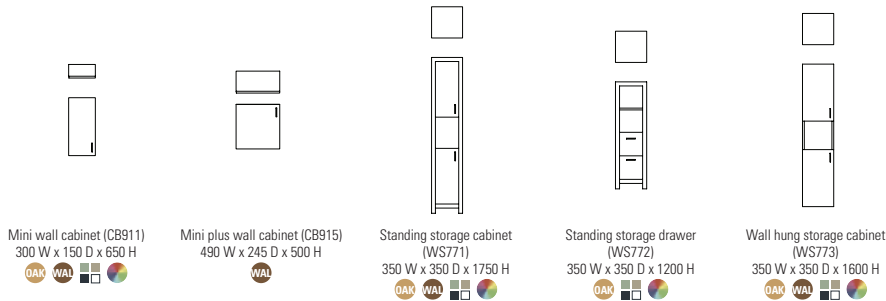

Cloakroom (WS745-2)
560 W x 440 D x 500 H
OAK

Small (WS744-2)
760 W x 440 D x 500 H
OAK

Large (WS742-2)
1160 W x 440 D x 500 H
OAK

VENICE - Wall Hung Drawer Washstands

Cloakroom (WS755)
560 W x 440 D x 400 H
OAK WAL

Small (WS754)
760 W x 440 D x 400 H
OAK WAL

Large (WS752)
1160 W x 440 D x 400 H
OAK WAL

TECHNICAL INFORMATION

Solid Wood Frame Mirrors

Note: Mirrors are with bevelled edges

Solid Wood Mirror Cabinets

Note: Cabinet doors have double-sided mirrors

Solid Wood Storage Units

Solid Wood Shelves

Solid Wood Wall Hung Drawers

Note: Also designed to fit Prestige plus washstand

Back to Wall WC Units

Bath Panels

Travertine Shower Trays

Solid Stone Baths