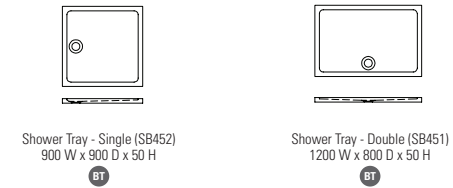

Solid Wood Storage Units

Solid Wood Shelves

Solid Wood Wall Hung Drawers

Note: Also designed to fit Prestige plus washstand

Back to Wall WC Units

Bath Panels

Travertine Shower Trays

Solid Stone Baths