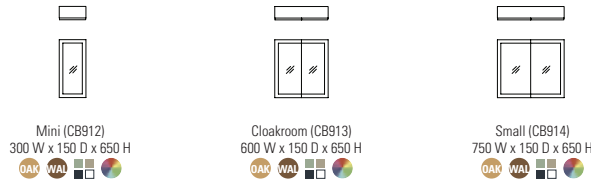

Small (WS754)
760 W x 440 D x 400 H
OAK WAL

Large (WS752)
1160 W x 440 D x 400 H
OAK WAL

TECHNICAL INFORMATION

Solid Wood Frame Mirrors

Note: Mirrors are with bevelled edges

Solid Wood Mirror Cabinets

Note: Cabinet doors have double-sided mirrors