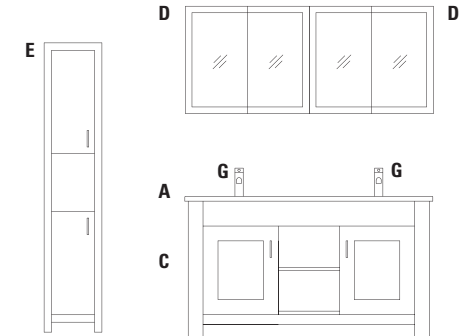

Washstand with Inset Basin Sets

Example : Product name (code)

A		Choose a Stone inset basin * (see pg. 116-119 and 158-159)	Vienna under - mounted basin - XL galala marble (VT621GM)
C		Choose a Washstand Choose a Finish / Colour (see pg. 136-139 and 158-159)	Finesse Tall washstand - XL walnut (WS761WAL)
D		Choose a Mirror or mirror cabinet (see pg. 142-143 and 160)	Mirror cabinet - Small walnut (CB914WAL) x2
E		Maximise your storage space (see pg. 144-149 and 160-161)	Standing storage cabinet - walnut (WS771WAL)
F, G, H		Choose matching bathroom items, taps & accessories (see pg. 120-133 and 140-141 and 161)	Hali stainless steel x2

Place the Order - order forms are available at the back of the pricelist or on our website.
Please contact us on 0115 714 8030 if you require assistance.
A technical consultant will check the items for compatibility upon receipt of your order.

* Complimentary tap hole(s) drilling service - upon your approval of a tailor-made layout drawing