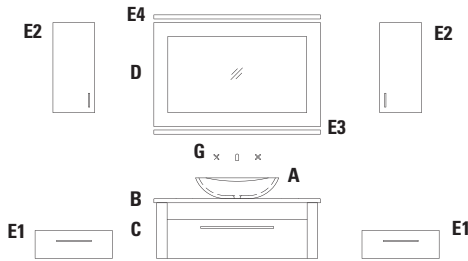

HOW TO ORDER GUIDE

Stonearth modular bathroom furniture - ordering system

Washstand with Counter-top Basin Sets

Example : Product name (code)

A		Choose a Stone counter-top basin (see pg. 110-115 and 156-157)	Miren basin - galala marble (SB413GM)
B		Choose a Stone counter-top * (see pg. 106-107 and 156-157)	Galala marble top - large (VT612GM)
C		Choose a Washstand Choose a Finish / Colour (see pg. 136-139 and 156-157)	Venice - large oak (WS752OAK)
D		Choose a Mirror or mirror cabinet (see pg. 142-143 and 160)	Mirror - large oak (FM902OAK)
E		Maximise your storage space E1 – Storage drawer E2 – Wall cabinet E3 – Shelf E4 – Shelf as lighting pelmet (see pg. 144-149 and 160-161)	Wall hung drawer - Small oak x2 (D7140AK) Wall cabinet - mini oak x2 (CB9110AK) Shelf – large oak (SH922OAK) Shelf – large oak (SH922OAK)
F, G, H		Choose matching bathroom items, taps & accessories (see pg. 120-133 and 140-141 and 161)	

Place the Order - order forms are available at the back of the pricelist or on our website.
Please contact us on 0115 714 8030 if you require assistance.
A technical consultant will check the items for compatibility upon receipt of your order.

* Complimentary tap & waste hole(s) drilling service - upon your approval of a tailor-made layout drawing