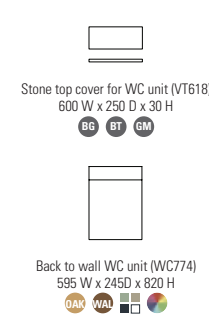

Cloakroom (WS745-2)
560 W x 440 D x 500 H
OAK

Small (WS744-2)
760 W x 440 D x 500 H
OAK

Large (WS742-2)
1160 W x 440 D x 500 H
OAK

VENICE - Wall Hung Drawer Washstands

Cloakroom (WS755)
560 W x 440 D x 400 H
OAK WAL

Small (WS754)
760 W x 440 D x 400 H
OAK WAL

Large (WS752)
1160 W x 440 D x 400 H
OAK WAL

TECHNICAL INFORMATION

Solid Wood Frame Mirrors

Note: Mirrors are with bevelled edges

Solid Wood Mirror Cabinets

Note: Cabinet doors have double-sided mirrors

Solid Wood Storage Units

Solid Wood Shelves

Solid Wood Wall Hung Drawers

Note: Also designed to fit Prestige plus washstand

Back to Wall WC Units

Bath Panels

Travertine Shower Trays

Solid Stone Baths