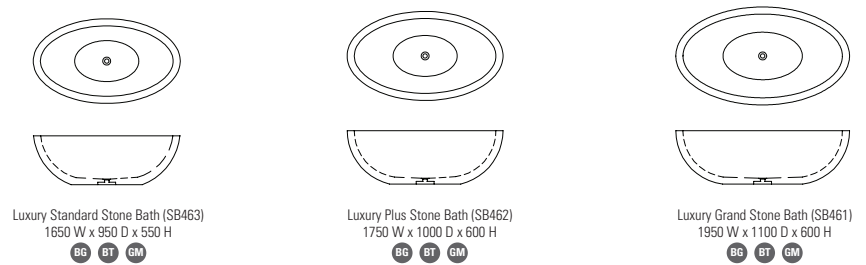

Small (WS754)
760 W x 440 D x 400 H
OAK WAL

Large (WS752)
1160 W x 440 D x 400 H
OAK WAL

TECHNICAL INFORMATION

Solid Wood Frame Mirrors

Note: Mirrors are with bevelled edges

Solid Wood Mirror Cabinets

Note: Cabinet doors have double-sided mirrors

Solid Wood Storage Units

Solid Wood Shelves

Solid Wood Wall Hung Drawers

Note: Also designed to fit Prestige plus washstand

Back to Wall WC Units

Bath Panels

Travertine Shower Trays

Solid Stone Baths

Note: The stone baths are handmade from single blocks of natural stone. Made to order in bespoke sizes and shapes. Available in a choice of natural stone material. Please ask for a bespoke quote.

OAK Oak WAL Walnut Stonearth palette** Colour Match