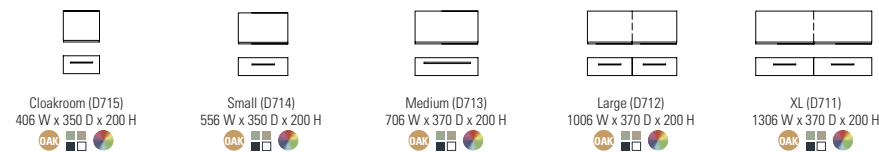

Solid Wood Wall Hung Drawers

Note: Also designed to fit Prestige plus washstand