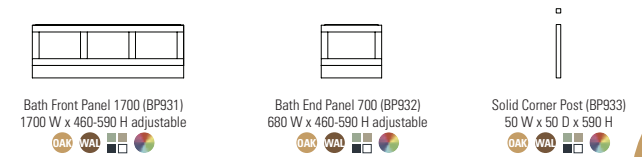

Solid Wood Storage Units

Solid Wood Shelves

Solid Wood Wall Hung Drawers

Note: Also designed to fit Prestige plus washstand

Back to Wall WC Units

Bath Panels

Travertine Shower Trays

Solid Stone Baths