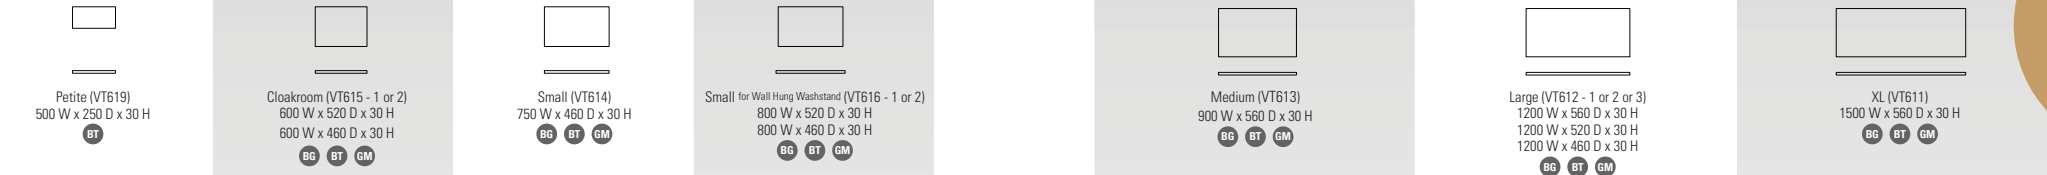

FINESSE - Floor Standing Cabinet Washstands